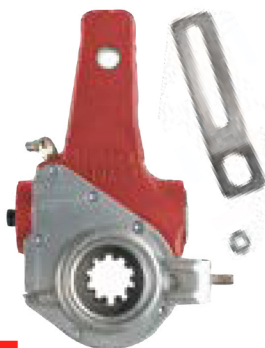

#40110155

#40110143

#40110013

#40110211

#40110212

#40110216